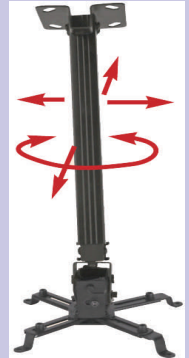

A56-E25B with standard extension bar